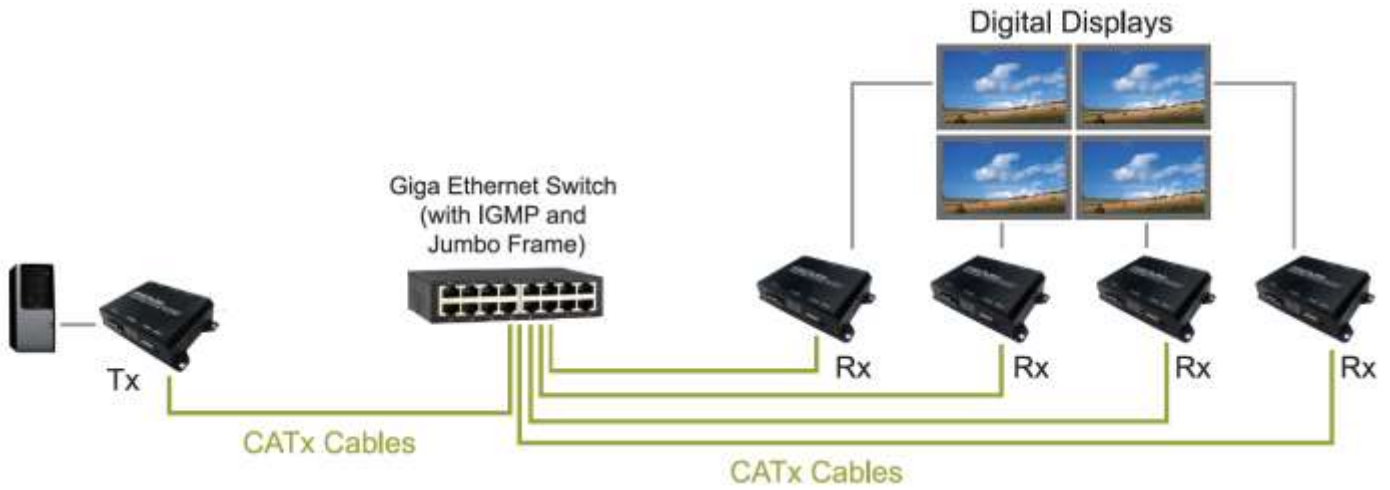

■ Screen Wall