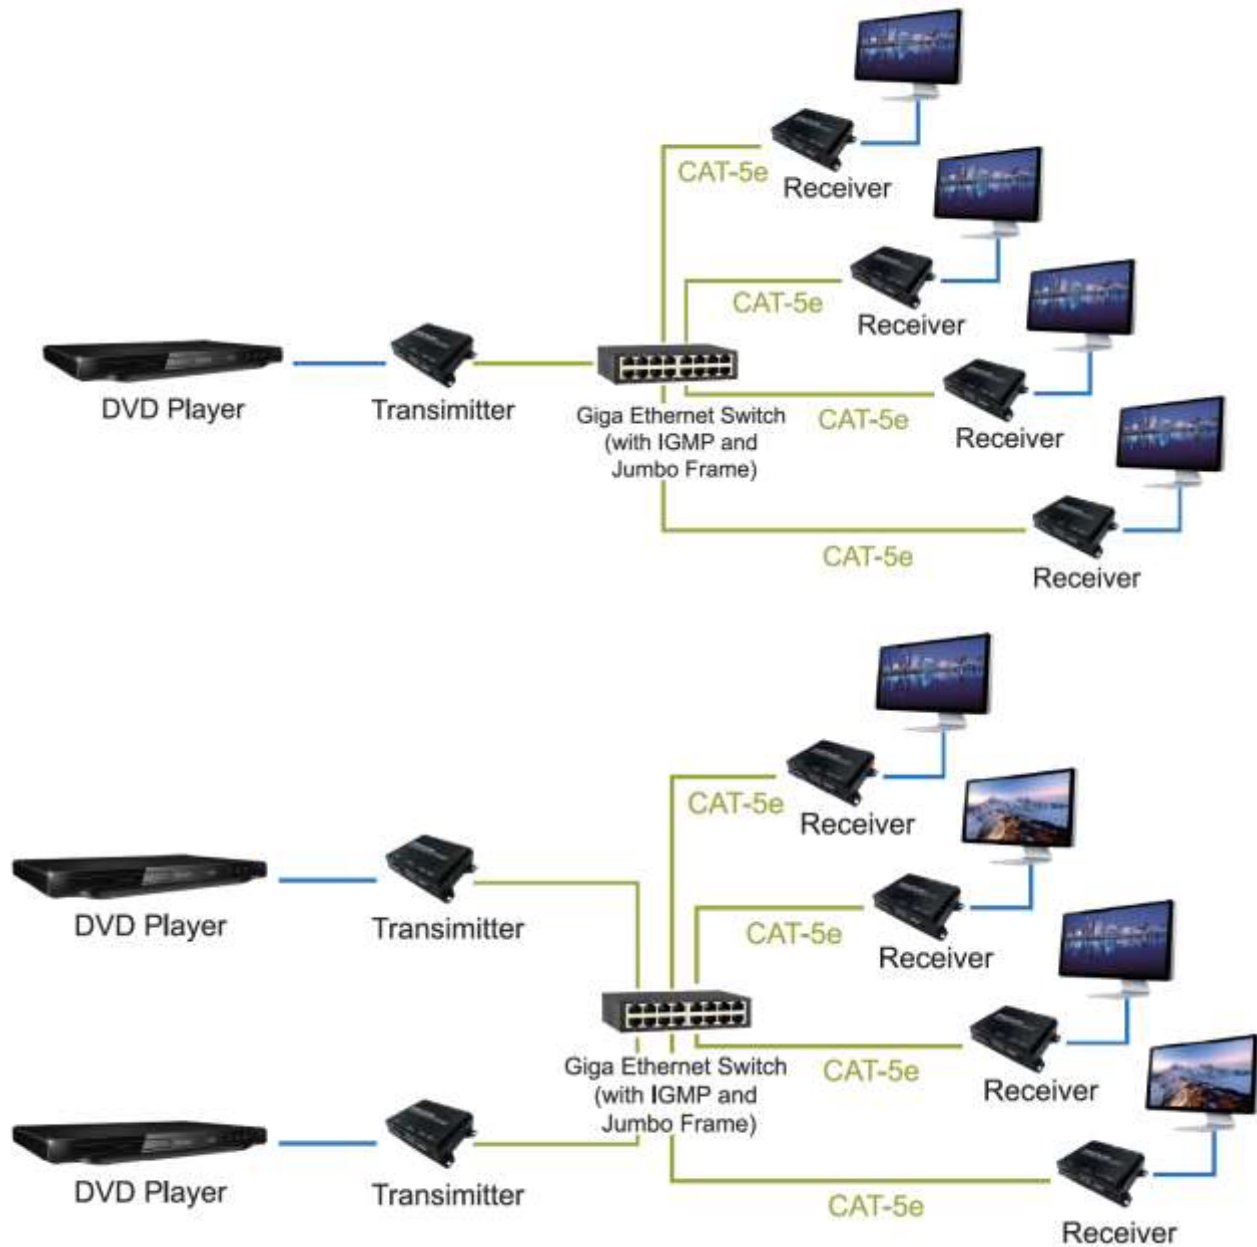

■ Multicast