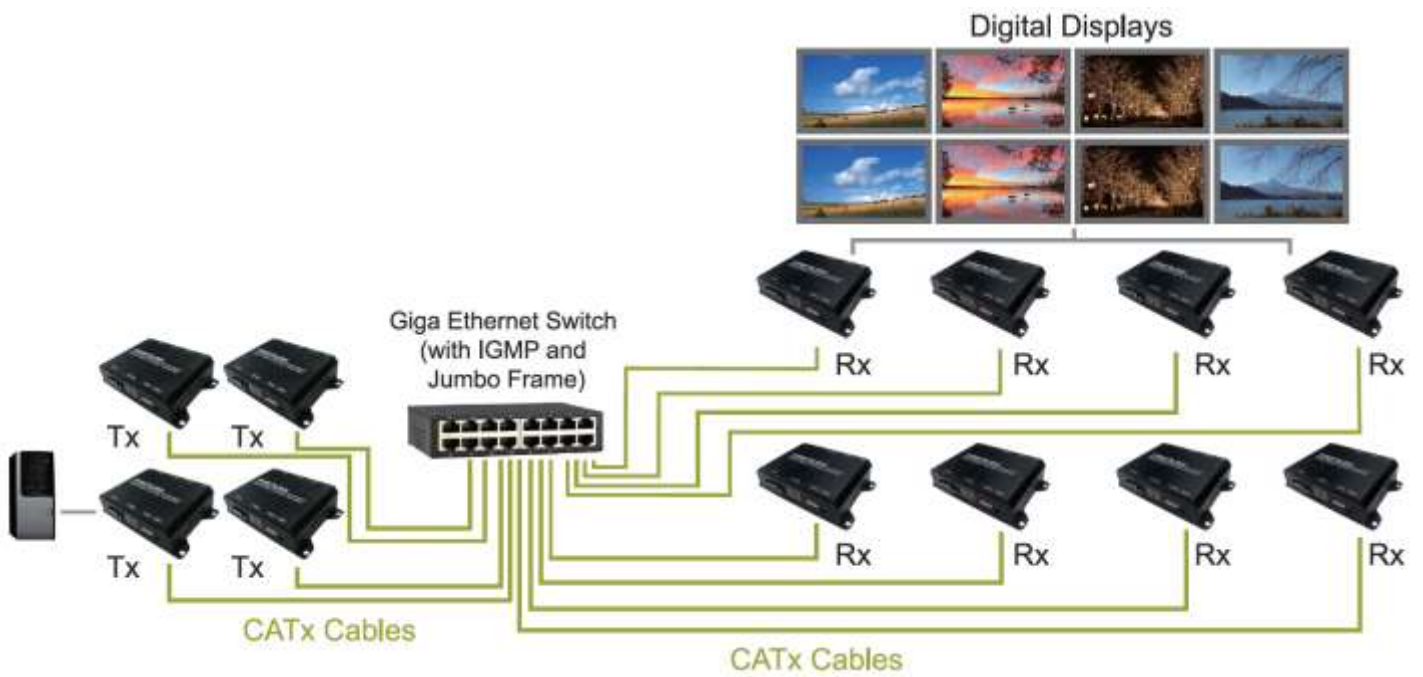

■ Screen Wall