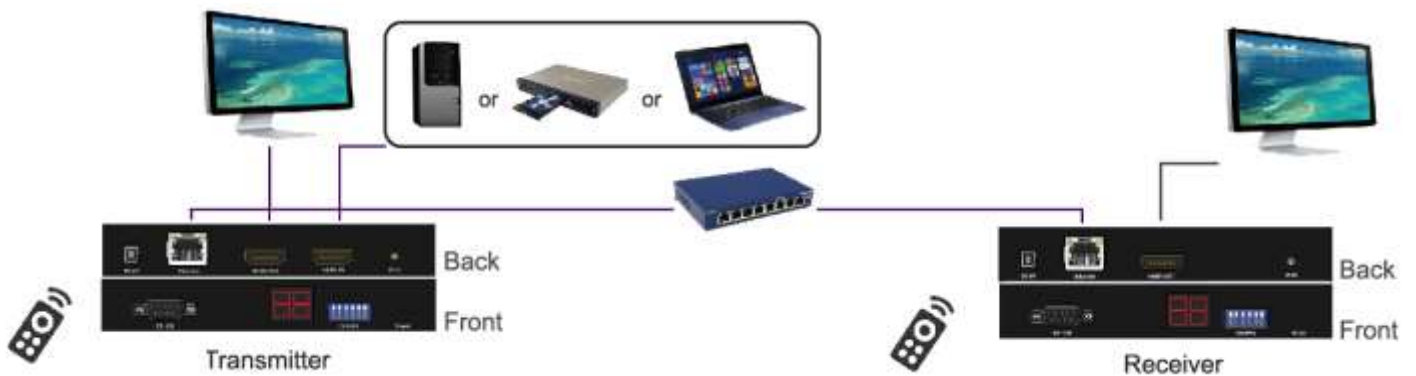

■ Configuration